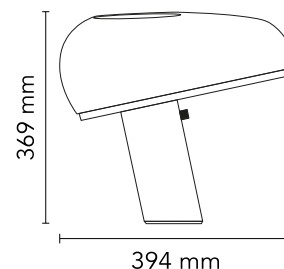

FLOS

Snoopy

Designed by Achille and Pier Giacomo Castiglioni, 1967

Halogen - 150W

Table lamp giving direct light with enamelled metal reflector and white Carrara's marble base. It was designed by Achille e Pier Giacomo Castiglioni in 1967.

Main specifications

EAN	8059607006375
Mounting	Table
Environment	Indoor dry location
Light source type	Bulb
Lamp category	Halogen
Lamp holder	E27
Ilcos	HSGS
Number of heads	1
Power (W)	150

Physical

Colour	Black
Net weight (kg)	7.99
Package height (cm)	47
Package width (cm)	47
Package length (cm)	39
Package volume (m3)	0.1
IP	20