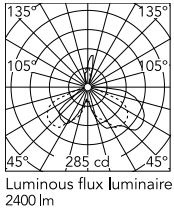

Schematic light drawing

Photometric

Lighting type	Indirect, Direct
Light distribution	Asymmetric

Electrical

Insulation class	II
Frequency (Hz)	50/60
Main voltage (Vac)	220-240
Plug type	Type C
Batteries inside	No
Charging min time	No